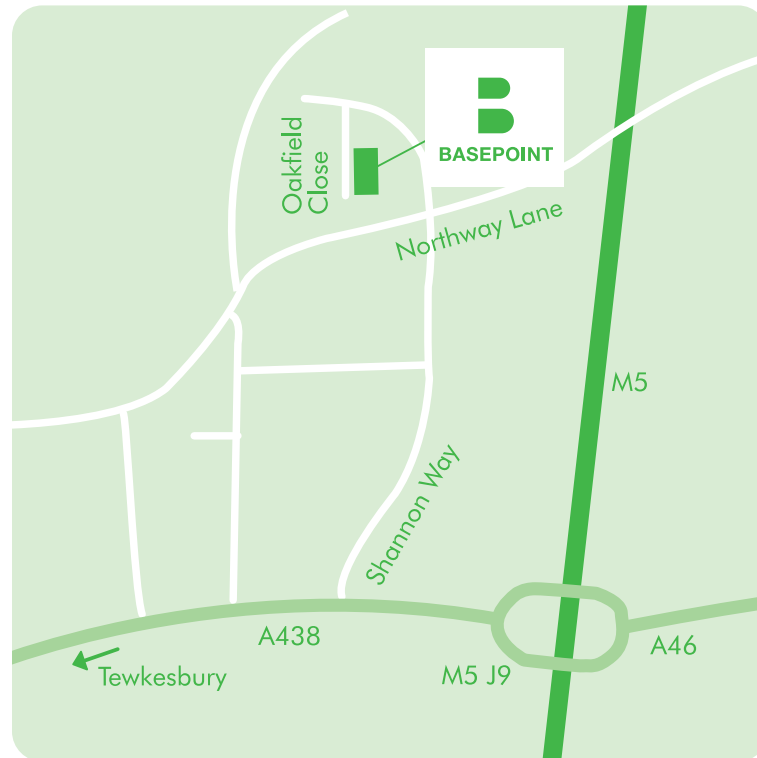

# Basepoint Business Centre Tewkesbury

directions

**BASEPOINT**  
making a difference

Oakfield Close, Tewkesbury Business Park, Tewkesbury, Gloucestershire, GL20 8SD  
t: 01684 854444 e: [tewkesbury@basepoint.co.uk](mailto:tewkesbury@basepoint.co.uk)

From M5

Exit the M5 at J9 taking the exit towards Tewkesbury. At the 1st traffic lights turn right into Shannon Way (by the Premier Lodge). Continue straight over the traffic lights crossing Northway Lane and take the next left into Oakfield Close. Basepoint is at the end of the Close on the left hand side.